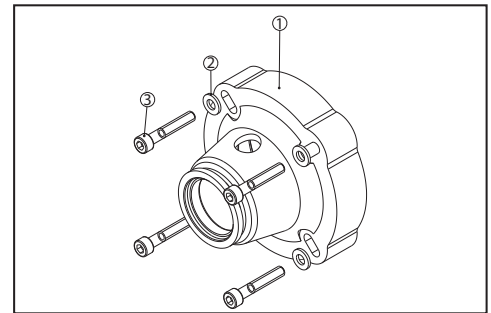

Rotary vane pumps Adapters and Couplings

M71 - B14 (92-80-01)

POS	DESCRIPTION	MATERIAL	CODE	QUANTITY
1	ADAPTER M71 - B14	PLASTIC	92-01-01	1
2	6 MM FLAT WASHER	STEEL	90-21-07	4
3	SCREW M6X20 mm	STEEL	90-01-02	4

M80 - B14 (92-80-02)

POS	DESCRIPTION	MATERIAL	CODE	QUANTITY
1	ADAPTER M80 - B14	PLASTIC	92-01-02	1
2	6 MM FLAT WASHER	STEEL	90-21-07	4
3	SCREW M6X35 MM	STEEL	90-01-04	4

NEMA 56C (92-80-03)

POS	DESCRIPTION	MATERIAL	CODE	QUANTITY
1	ADAPTER NEMA 56C	PLASTIC	92-01-03	1
2	10 mm FLAT WASHER	STEEL	90-21-08	4
3	SCREW 3/8" 16X1-1/2"	STEEL	90-01-06	4

M71 - B14 (91-81-05)

POS	DESCRIPTION	MATERIAL	CODE	QUANTITY
1	COUPLING WITH 14 mm BORE	BRASS	91-01-06	1
2	INSERT	RUBBER	91-02-03	1
3	COUPLING - FLAT SIDE	BRASS	91-01-03	1

M80 - B14 (91-81-08)

POS	DESCRIPTION	MATERIAL	CODE	QUANTITY
1	COUPLING WITH 19 mm BORE	STEEL	91-01-12	1
2	SET SCREW M6X8 mm	STEEL	90-03-05	1
3	INSERT	RUBBER	91-02-02	1
4	COUPLING - FLAT SIDE	STEEL	91-01-08	1

NEMA 56C(91-81-11)

POS	DESCRIPTION	MATERIAL	CODE	QUANTITY
1	COUPLING WITH 5/8" BORE	STEEL	91-01-11	1
2	SET SCREW M6X8 mm	STEEL	90-03-05	1
3	INSERT	RUBBER	91-02-02	1
4	COUPLING - FLAT SIDE	STEEL	91-01-08	1