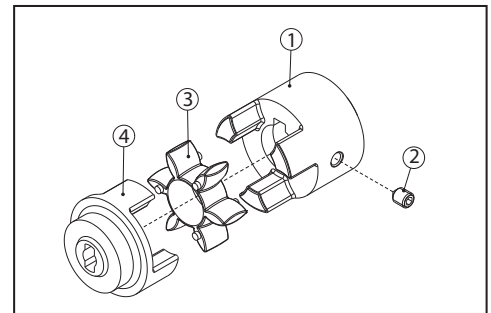

Rotary vane pumps Adapters and Couplings

M71 - B14 (92-80-01)

POS	DESCRIPTION	MATERIAL	CODE	QUANTITY
1	ADAPTER M71 - B14	PLASTIC	92-01-01	1
2	6 MM FLAT WASHER	STEEL	90-21-07	4
3	SCREW M6X20 mm	STEEL	90-01-02	4

M80 - B14 (92-80-02)

POS	DESCRIPTION	MATERIAL	CODE	QUANTITY
1	ADAPTER M80 - B14	PLASTIC	92-01-02	1
2	6 MM FLAT WASHER	STEEL	90-21-07	4
3	SCREW M6X35 MM	STEEL	90-01-04	4

NEMA 56C (92-80-03)

POS	DESCRIPTION	MATERIAL	CODE	QUANTITY
1	ADAPTER NEMA 56C	PLASTIC	92-01-03	1
2	10 mm FLAT WASHER	STEEL	90-21-08	4
3	SCREW 3/8" 16X1-1/2"	STEEL	90-01-06	4

M71 - B14 (91-81-05)

POS	DESCRIPTION	MATERIAL	CODE	QUANTITY
1	COUPLING WITH 14 mm BORE	BRASS	91-01-06	1
2	INSERT	RUBBER	91-02-03	1
3	COUPLING - FLAT SIDE	BRASS	91-01-03	1

M80 - B14 (91-81-08)

POS	DESCRIPTION	MATERIAL	CODE	QUANTITY
1	COUPLING WITH 19 mm BORE	STEEL	91-01-12	1
2	SET SCREW M6X8 mm	STEEL	90-03-05	1
3	INSERT	RUBBER	91-02-02	1
4	COUPLING - FLAT SIDE	STEEL	91-01-08	1

NEMA 56C(91-81-11)

POS	DESCRIPTION	MATERIAL	CODE	QUANTITY
1	COUPLING WITH 5/8" BORE	STEEL	91-01-11	1
2	SET SCREW M6X8 mm	STEEL	90-03-05	1
3	INSERT	RUBBER	91-02-02	1
4	COUPLING - FLAT SIDE	STEEL	91-01-08	1