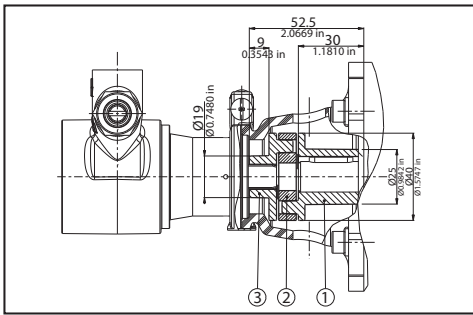

Rotary vane pumps Adapters and Couplings

M71 - B14 (92-80-01)

POS	DESCRIPTION	MATERIAL	CODE	QUANTITY
1	ADAPTER M71 - B14	PLASTIC	92-01-01	1
2	6 MM FLAT WASHER	STEEL	90-21-07	4
3	SCREW M6X20 mm	STEEL	90-01-02	4

M80 - B14 (92-80-02)

POS	DESCRIPTION	MATERIAL	CODE	QUANTITY
1	ADAPTER M80 - B14	PLASTIC	92-01-02	1
2	6 MM FLAT WASHER	STEEL	90-21-07	4
3	SCREW M6X35 MM	STEEL	90-01-04	4

NEMA 56C (92-80-03)

POS	DESCRIPTION	MATERIAL	CODE	QUANTITY
1	ADAPTER NEMA 56C	PLASTIC	92-01-03	1
2	10 mm FLAT WASHER	STEEL	90-21-08	4
3	SCREW 3/8" 16X1-1/2"	STEEL	90-01-06	4

M71 - B14 (91-81-05)

POS	DESCRIPTION	MATERIAL	CODE	QUANTITY
1	COUPLING WITH 14 mm BORE	BRASS	91-01-06	1
2	INSERT	RUBBER	91-02-03	1
3	COUPLING - FLAT SIDE	BRASS	91-01-03	1

M80 - B14 (91-81-08)

POS	DESCRIPTION	MATERIAL	CODE	QUANTITY
1	COUPLING WITH 19 mm BORE	STEEL	91-01-12	1
2	SET SCREW M6X8 mm	STEEL	90-03-05	1
3	INSERT	RUBBER	91-02-02	1
4	COUPLING - FLAT SIDE	STEEL	91-01-08	1

NEMA 56C(91-81-11)

POS	DESCRIPTION	MATERIAL	CODE	QUANTITY
1	COUPLING WITH 5/8" BORE	STEEL	91-01-11	1
2	SET SCREW M6X8 mm	STEEL	90-03-05	1
3	INSERT	RUBBER	91-02-02	1
4	COUPLING - FLAT SIDE	STEEL	91-01-08	1