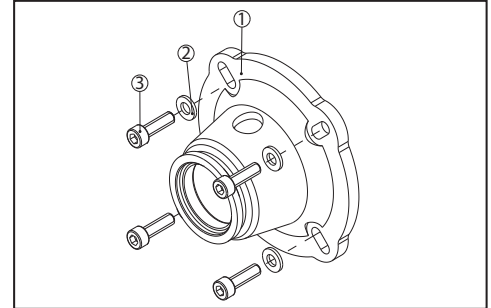

Rotary vane pumps Adapters and Couplings

M71 - B14 (92-80-01)

POS	DESCRIPTION	MATERIAL	CODE	QUANTITY
1	ADAPTER M71 - B14	PLASTIC	92-01-01	1
2	6 MM FLAT WASHER	STEEL	90-21-07	4
3	SCREW M6X20 mm	STEEL	90-01-02	4

M80 - B14 (92-80-02)

POS	DESCRIPTION	MATERIAL	CODE	QUANTITY
1	ADAPTER M80 - B14	PLASTIC	92-01-02	1
2	6 MM FLAT WASHER	STEEL	90-21-07	4
3	SCREW M6X35 MM	STEEL	90-01-04	4

NEMA 56C (92-80-03)

POS	DESCRIPTION	MATERIAL	CODE	QUANTITY
1	ADAPTER NEMA 56C	PLASTIC	92-01-03	1
2	10 mm FLAT WASHER	STEEL	90-21-08	4
3	SCREW 3/8" 16X1-1/2"	STEEL	90-01-06	4

M71 - B14 (91-81-05)

POS	DESCRIPTION	MATERIAL	CODE	QUANTITY
1	COUPLING WITH 14 mm BORE	BRASS	91-01-06	1
2	INSERT	RUBBER	91-02-03	1
3	COUPLING - FLAT SIDE	BRASS	91-01-03	1

M80 - B14 (91-81-08)

POS	DESCRIPTION	MATERIAL	CODE	QUANTITY
1	COUPLING WITH 19 mm BORE	STEEL	91-01-12	1
2	SET SCREW M6X8 mm	STEEL	90-03-05	1
3	INSERT	RUBBER	91-02-02	1
4	COUPLING - FLAT SIDE	STEEL	91-01-08	1

NEMA 56C(91-81-11)

POS	DESCRIPTION	MATERIAL	CODE	QUANTITY
1	COUPLING WITH 5/8" BORE	STEEL	91-01-11	1
2	SET SCREW M6X8 mm	STEEL	90-03-05	1
3	INSERT	RUBBER	91-02-02	1
4	COUPLING - FLAT SIDE	STEEL	91-01-08	1