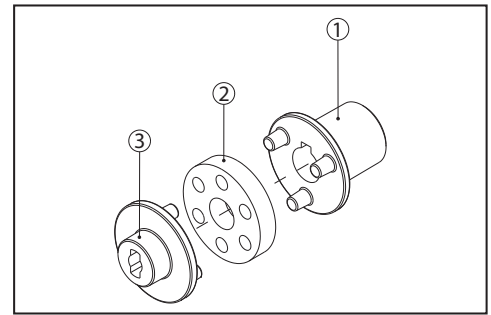

Rotary vane pumps Adapters and Couplings

M71 - B14 (92-80-01)

POS	DESCRIPTION	MATERIAL	CODE	QUANTITY
1	ADAPTER M71 - B14	PLASTIC	92-01-01	1
2	6 MM FLAT WASHER	STEEL	90-21-07	4
3	SCREW M6X20 mm	STEEL	90-01-02	4

M80 - B14 (92-80-02)

POS	DESCRIPTION	MATERIAL	CODE	QUANTITY
1	ADAPTER M80 - B14	PLASTIC	92-01-02	1
2	6 MM FLAT WASHER	STEEL	90-21-07	4
3	SCREW M6X35 MM	STEEL	90-01-04	4

NEMA 56C (92-80-03)

POS	DESCRIPTION	MATERIAL	CODE	QUANTITY
1	ADAPTER NEMA 56C	PLASTIC	92-01-03	1
2	10 mm FLAT WASHER	STEEL	90-21-08	4
3	SCREW 3/8" 16X1-1/2"	STEEL	90-01-06	4

M71 - B14 (91-81-05)

POS	DESCRIPTION	MATERIAL	CODE	QUANTITY
1	COUPLING WITH 14 mm BORE	BRASS	91-01-06	1
2	INSERT	RUBBER	91-02-03	1
3	COUPLING - FLAT SIDE	BRASS	91-01-03	1

M80 - B14 (91-81-08)

POS	DESCRIPTION	MATERIAL	CODE	QUANTITY
1	COUPLING WITH 19 mm BORE	STEEL	91-01-12	1
2	SET SCREW M6X8 mm	STEEL	90-03-05	1
3	INSERT	RUBBER	91-02-02	1
4	COUPLING - FLAT SIDE	STEEL	91-01-08	1

NEMA 56C(91-81-11)

POS	DESCRIPTION	MATERIAL	CODE	QUANTITY
1	COUPLING WITH 5/8" BORE	STEEL	91-01-11	1
2	SET SCREW M6X8 mm	STEEL	90-03-05	1
3	INSERT	RUBBER	91-02-02	1
4	COUPLING - FLAT SIDE	STEEL	91-01-08	1