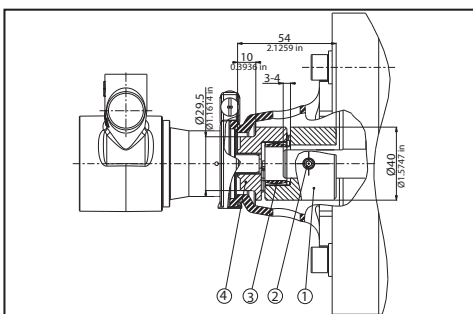

Rotary vane pumps Adapters and Couplings

M71 - B14 (92-80-01)

POS	DESCRIPTION	MATERIAL	CODE	QUANTITY
1	ADAPTER M71 - B14	PLASTIC	92-01-01	1
2	6 MM FLAT WASHER	STEEL	90-21-07	4
3	SCREW M6X20 mm	STEEL	90-01-02	4

M80 - B14 (92-80-02)

POS	DESCRIPTION	MATERIAL	CODE	QUANTITY
1	ADAPTER M80 - B14	PLASTIC	92-01-02	1
2	6 MM FLAT WASHER	STEEL	90-21-07	4
3	SCREW M6X35 MM	STEEL	90-01-04	4

NEMA 56C (92-80-03)

POS	DESCRIPTION	MATERIAL	CODE	QUANTITY
1	ADAPTER NEMA 56C	PLASTIC	92-01-03	1
2	10 mm FLAT WASHER	STEEL	90-21-08	4
3	SCREW 3/8" 16X1-1/2"	STEEL	90-01-06	4

M71 - B14 (91-81-05)

POS	DESCRIPTION	MATERIAL	CODE	QUANTITY
1	COUPLING WITH 14 mm BORE	BRASS	91-01-06	1
2	INSERT	RUBBER	91-02-03	1
3	COUPLING - FLAT SIDE	BRASS	91-01-03	1

M80 - B14 (91-81-08)

POS	DESCRIPTION	MATERIAL	CODE	QUANTITY
1	COUPLING WITH 19 mm BORE	STEEL	91-01-12	1
2	SET SCREW M6X8 mm	STEEL	90-03-05	1
3	INSERT	RUBBER	91-02-02	1
4	COUPLING - FLAT SIDE	STEEL	91-01-08	1

NEMA 56C(91-81-11)

POS	DESCRIPTION	MATERIAL	CODE	QUANTITY
1	COUPLING WITH 5/8" BORE	STEEL	91-01-11	1
2	SET SCREW M6X8 mm	STEEL	90-03-05	1
3	INSERT	RUBBER	91-02-02	1
4	COUPLING - FLAT SIDE	STEEL	91-01-08	1