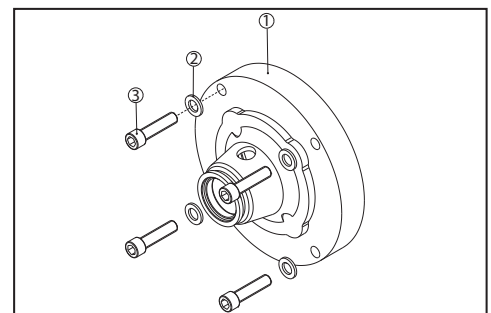

Rotary vane pumps Adapters and Couplings

M71 - B14 (92-80-01)

POS	DESCRIPTION	MATERIAL	CODE	QUANTITY
1	ADAPTER M71 - B14	PLASTIC	92-01-01	1
2	6 MM FLAT WASHER	STEEL	90-21-07	4
3	SCREW M6X20 mm	STEEL	90-01-02	4

M80 - B14 (92-80-02)

POS	DESCRIPTION	MATERIAL	CODE	QUANTITY
1	ADAPTER M80 - B14	PLASTIC	92-01-02	1
2	6 MM FLAT WASHER	STEEL	90-21-07	4
3	SCREW M6X35 MM	STEEL	90-01-04	4

NEMA 56C (92-80-03)

POS	DESCRIPTION	MATERIAL	CODE	QUANTITY
1	ADAPTER NEMA 56C	PLASTIC	92-01-03	1
2	10 mm FLAT WASHER	STEEL	90-21-08	4
3	SCREW 3/8" 16X1-1/2"	STEEL	90-01-06	4