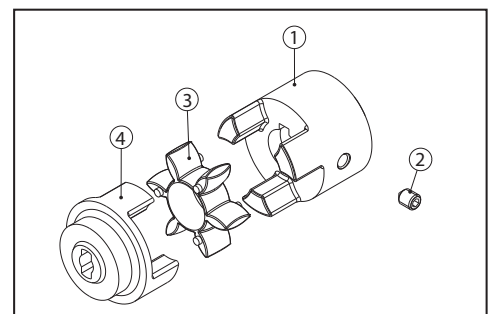

Rotary vane pumps Adapters and Couplings

M71 - B14 (92-80-01)

POS	DESCRIPTION	MATERIAL	CODE	QUANTITY
1	ADAPTER M71 - B14	PLASTIC	92-01-01	1
2	6 MM FLAT WASHER	STEEL	90-21-07	4
3	SCREW M6X20 mm	STEEL	90-01-02	4

M80 - B14 (92-80-02)

POS	DESCRIPTION	MATERIAL	CODE	QUANTITY
1	ADAPTER M80 - B14	PLASTIC	92-01-02	1
2	6 MM FLAT WASHER	STEEL	90-21-07	4
3	SCREW M6X35 MM	STEEL	90-01-04	4

NEMA 56C (92-80-03)

POS	DESCRIPTION	MATERIAL	CODE	QUANTITY
1	ADAPTER NEMA 56C	PLASTIC	92-01-03	1
2	10 mm FLAT WASHER	STEEL	90-21-08	4
3	SCREW 3/8" 16X1-1/2"	STEEL	90-01-06	4

M71 - B14 (91-81-05)

POS	DESCRIPTION	MATERIAL	CODE	QUANTITY
1	COUPLING WITH 14 mm BORE	BRASS	91-01-06	1
2	INSERT	RUBBER	91-02-03	1
3	COUPLING - FLAT SIDE	BRASS	91-01-03	1

M80 - B14 (91-81-08)

POS	DESCRIPTION	MATERIAL	CODE	QUANTITY
1	COUPLING WITH 19 mm BORE	STEEL	91-01-12	1
2	SET SCREW M6X8 mm	STEEL	90-03-05	1
3	INSERT	RUBBER	91-02-02	1
4	COUPLING - FLAT SIDE	STEEL	91-01-08	1

NEMA 56C(91-81-11)

POS	DESCRIPTION	MATERIAL	CODE	QUANTITY
1	COUPLING WITH 5/8" BORE	STEEL	91-01-11	1
2	SET SCREW M6X8 mm	STEEL	90-03-05	1
3	INSERT	RUBBER	91-02-02	1
4	COUPLING - FLAT SIDE	STEEL	91-01-08	1