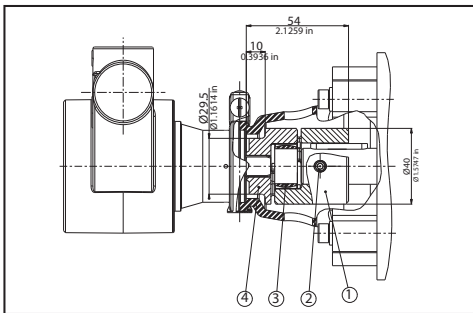

Rotary vane pumps Adapters and Couplings

M71 - B14 (92-80-01)

POS	DESCRIPTION	MATERIAL	CODE	QUANTITY
1	ADAPTER M71 - B14	PLASTIC	92-01-01	1
2	6 MM FLAT WASHER	STEEL	90-21-07	4
3	SCREW M6X20 mm	STEEL	90-01-02	4

M80 - B14 (92-80-02)

POS	DESCRIPTION	MATERIAL	CODE	QUANTITY
1	ADAPTER M80 - B14	PLASTIC	92-01-02	1
2	6 MM FLAT WASHER	STEEL	90-21-07	4
3	SCREW M6X35 MM	STEEL	90-01-04	4

NEMA 56C (92-80-03)

POS	DESCRIPTION	MATERIAL	CODE	QUANTITY
1	ADAPTER NEMA 56C	PLASTIC	92-01-03	1
2	10 mm FLAT WASHER	STEEL	90-21-08	4
3	SCREW 3/8" 16X1-1/2"	STEEL	90-01-06	4

M71 - B14 (91-81-05)

POS	DESCRIPTION	MATERIAL	CODE	QUANTITY
1	COUPLING WITH 14 mm BORE	BRASS	91-01-06	1
2	INSERT	RUBBER	91-02-03	1
3	COUPLING - FLAT SIDE	BRASS	91-01-03	1

M80 - B14 (91-81-08)

POS	DESCRIPTION	MATERIAL	CODE	QUANTITY
1	COUPLING WITH 19 mm BORE	STEEL	91-01-12	1
2	SET SCREW M6X8 mm	STEEL	90-03-05	1
3	INSERT	RUBBER	91-02-02	1
4	COUPLING - FLAT SIDE	STEEL	91-01-08	1

NEMA 56C(91-81-11)

POS	DESCRIPTION	MATERIAL	CODE	QUANTITY
1	COUPLING WITH 5/8" BORE	STEEL	91-01-11	1
2	SET SCREW M6X8 mm	STEEL	90-03-05	1
3	INSERT	RUBBER	91-02-02	1
4	COUPLING - FLAT SIDE	STEEL	91-01-08	1