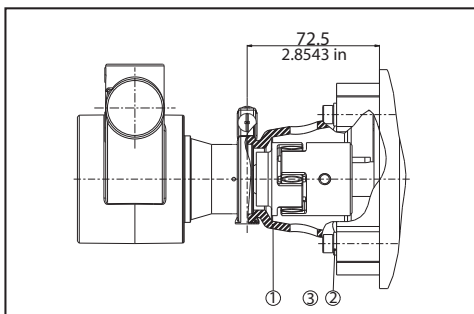

Rotary vane pumps Adapters and Couplings

M71 - B14 (92-80-01)

POS	DESCRIPTION	MATERIAL	CODE	QUANTITY
1	ADAPTER M71 - B14	PLASTIC	92-01-01	1
2	6 MM FLAT WASHER	STEEL	90-21-07	4
3	SCREW M6X20 mm	STEEL	90-01-02	4

M80 - B14 (92-80-02)

POS	DESCRIPTION	MATERIAL	CODE	QUANTITY
1	ADAPTER M80 - B14	PLASTIC	92-01-02	1
2	6 MM FLAT WASHER	STEEL	90-21-07	4
3	SCREW M6X35 MM	STEEL	90-01-04	4

NEMA 56C (92-80-03)

POS	DESCRIPTION	MATERIAL	CODE	QUANTITY
1	ADAPTER NEMA 56C	PLASTIC	92-01-03	1
2	10 mm FLAT WASHER	STEEL	90-21-08	4
3	SCREW 3/8" 16X1-1/2"	STEEL	90-01-06	4

M71 - B14 (91-81-05)

POS	DESCRIPTION	MATERIAL	CODE	QUANTITY
1	COUPLING WITH 14 mm BORE	BRASS	91-01-06	1
2	INSERT	RUBBER	91-02-03	1
3	COUPLING - FLAT SIDE	BRASS	91-01-03	1

M80 - B14 (91-81-08)

POS	DESCRIPTION	MATERIAL	CODE	QUANTITY
1	COUPLING WITH 19 mm BORE	STEEL	91-01-12	1
2	SET SCREW M6X8 mm	STEEL	90-03-05	1
3	INSERT	RUBBER	91-02-02	1
4	COUPLING - FLAT SIDE	STEEL	91-01-08	1

NEMA 56C(91-81-11)

POS	DESCRIPTION	MATERIAL	CODE	QUANTITY
1	COUPLING WITH 5/8" BORE	STEEL	91-01-11	1
2	SET SCREW M6X8 mm	STEEL	90-03-05	1
3	INSERT	RUBBER	91-02-02	1
4	COUPLING - FLAT SIDE	STEEL	91-01-08	1