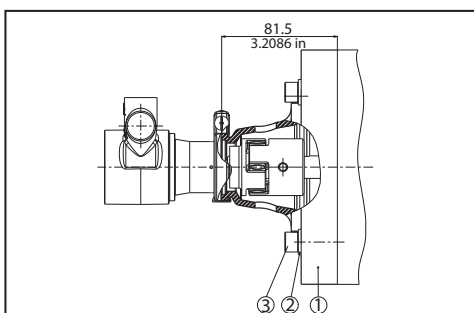

Rotary vane pumps Adapters and Couplings

M71 - B14 (92-80-01)

POS	DESCRIPTION	MATERIAL	CODE	QUANTITY
1	ADAPTER M71 - B14	PLASTIC	92-01-01	1
2	6 MM FLAT WASHER	STEEL	90-21-07	4
3	SCREW M6X20 mm	STEEL	90-01-02	4

M80 - B14 (92-80-02)

POS	DESCRIPTION	MATERIAL	CODE	QUANTITY
1	ADAPTER M80 - B14	PLASTIC	92-01-02	1
2	6 MM FLAT WASHER	STEEL	90-21-07	4
3	SCREW M6X35 MM	STEEL	90-01-04	4

NEMA 56C (92-80-03)

POS	DESCRIPTION	MATERIAL	CODE	QUANTITY
1	ADAPTER NEMA 56C	PLASTIC	92-01-03	1
2	10 mm FLAT WASHER	STEEL	90-21-08	4
3	SCREW 3/8" 16X1-1/2"	STEEL	90-01-06	4

M71 - B14 (91-81-05)

POS	DESCRIPTION	MATERIAL	CODE	QUANTITY
1	COUPLING WITH 14 mm BORE	BRASS	91-01-06	1
2	INSERT	RUBBER	91-02-03	1
3	COUPLING - FLAT SIDE	BRASS	91-01-03	1

M80 - B14 (91-81-08)

POS	DESCRIPTION	MATERIAL	CODE	QUANTITY
1	COUPLING WITH 19 mm BORE	STEEL	91-01-12	1
2	SET SCREW M6X8 mm	STEEL	90-03-05	1
3	INSERT	RUBBER	91-02-02	1
4	COUPLING - FLAT SIDE	STEEL	91-01-08	1

NEMA 56C(91-81-11)

POS	DESCRIPTION	MATERIAL	CODE	QUANTITY
1	COUPLING WITH 5/8" BORE	STEEL	91-01-11	1
2	SET SCREW M6X8 mm	STEEL	90-03-05	1
3	INSERT	RUBBER	91-02-02	1
4	COUPLING - FLAT SIDE	STEEL	91-01-08	1