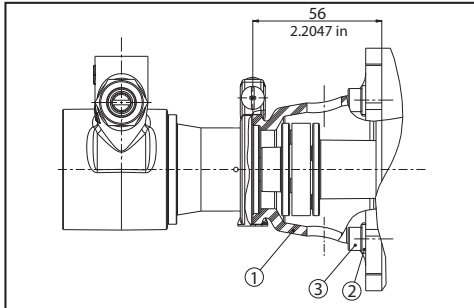

Rotary vane pumps Adapters and Couplings

M71 - B14 (92-80-01)

POS	DESCRIPTION	MATERIAL	CODE	QUANTITY
1	ADAPTER M71 - B14	PLASTIC	92-01-01	1
2	6 MM FLAT WASHER	STEEL	90-21-07	4
3	SCREW M6X20 mm	STEEL	90-01-02	4

M80 - B14 (92-80-02)

POS	DESCRIPTION	MATERIAL	CODE	QUANTITY
1	ADAPTER M80 - B14	PLASTIC	92-01-02	1
2	6 MM FLAT WASHER	STEEL	90-21-07	4
3	SCREW M6X35 MM	STEEL	90-01-04	4

NEMA 56C (92-80-03)

POS	DESCRIPTION	MATERIAL	CODE	QUANTITY
1	ADAPTER NEMA 56C	PLASTIC	92-01-03	1
2	10 mm FLAT WASHER	STEEL	90-21-08	4
3	SCREW 3/8" 16X1-1/2"	STEEL	90-01-06	4

M71 - B14 (91-81-05)

POS	DESCRIPTION	MATERIAL	CODE	QUANTITY
1	COUPLING WITH 14 mm BORE	BRASS	91-01-06	1
2	INSERT	RUBBER	91-02-03	1
3	COUPLING - FLAT SIDE	BRASS	91-01-03	1

M80 - B14 (91-81-08)

POS	DESCRIPTION	MATERIAL	CODE	QUANTITY
1	COUPLING WITH 19 mm BORE	STEEL	91-01-12	1
2	SET SCREW M6X8 mm	STEEL	90-03-05	1
3	INSERT	RUBBER	91-02-02	1
4	COUPLING - FLAT SIDE	STEEL	91-01-08	1

NEMA 56C(91-81-11)

POS	DESCRIPTION	MATERIAL	CODE	QUANTITY
1	COUPLING WITH 5/8" BORE	STEEL	91-01-11	1
2	SET SCREW M6X8 mm	STEEL	90-03-05	1
3	INSERT	RUBBER	91-02-02	1
4	COUPLING - FLAT SIDE	STEEL	91-01-08	1