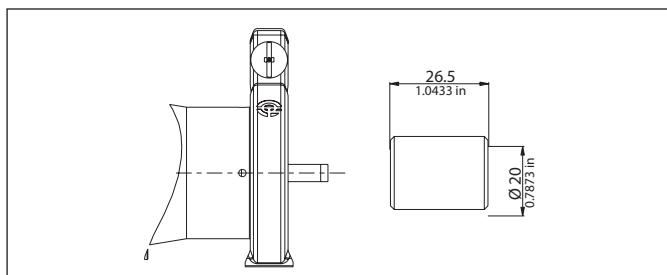

PO/MO SERIES

DUMPER COUPLING FOR RPM MOTORS

POS	DESCRIPTION	MATERIAL	CODE	QUANTITY
1	COUPLING MALE/FEMALE	PLASTIC	91-03-05	1

PO/MO SERIES

FEMALE SHAFT WITH COUPLING

POS	DESCRIPTION	MATERIAL	CODE	QUANTITY
1	FLAT COUPLING	PLASTIC	91-03-01	1
2	FLAT COUPLING	BRASS	91-03-02	1
3	CROSS COUPLING	BRASS	91-03-04	1
4	CROSS COUPLING	BRASS	91-03-03	1

PO SERIES

COUPLING FOR "1" PUMP ROTOR

POS	DESCRIPTION	MATERIAL	CODE	QUANTITY
1	"1" SPLINED COUPLING	PLASTIC	91-03-11	1

Fluid-o-Tech reserves the right to alter the specifications indicated in this catalogue at any time and without prior notice.

Fluid-o-Tech srl
Via Leonardo da Vinci, 40
20094 Corsico, Milano, Italy
Tel. +39 02 9995 01
Fax +39 02 9995 0999
info@fluidotech.it

Fluid-o-Tech Int'l Inc.
161 Atwater St.,
06479 Plantsville CT (USA)
Tel. +1 (860) 276 9270
Fax +1 (860) 620 0193
info@fluid-o-tech.com

Fluid-o-Tech Int'l Inc. Japan
2nd Floor, 4-3-8, Espoir Todoroki,
Todoroki, Setagaya, Tokyo 158-0082
Tel. +81 (0) (3) 6432 1812
Fax +81 (0) (3) 6432 1813
erkkato@fluidotech.jp

Fluid-o-Tech Asia (Shanghai) Co., Ltd.
2/F, Factory building 6 (1), No. 258, Zhijiang Road,
Fengxian District, Shanghai City, Z.P.: 201499 China
Tel. +86 (021) 67100 838
Fax +86 (021) 67100 605
info@fluidotech-asia.com