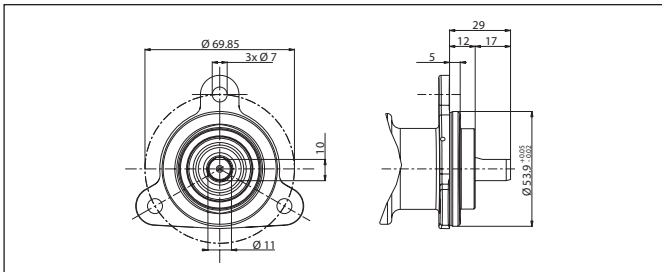

Rotary vane pumps

Optional mountings

Notes: The drawing illustrates the minimum dimensional requirement of the motor in order to grant the proper alignment between pump and motor.

Tool AT-190_1 is available upon request to verify the compliance with the motor to the above requirements.

Misalignment between motor and pump shaft might cause excessive noise at first and damage to pump and/or motor afterwards with possible leakages of liquid and subsequent blockage of the unit.

PO SERIES

FLANGE MOUNTING

PO/MO/IG SERIES

KIT 48YZ

POS	DESCRIPTION	MATERIAL	CODE	QUANTITY
1	SPACER 48 YZ	PLASTIC	92-01-04	1
	HIGH TEMPERATURE SPACER 48 YZ	PLASTIC	92-01-05	1
2	CROSS COUPLING MALE/FEMALE	PLASTIC	91-03-06	1
	HEAVY DUTY CROSS COUPLING MALE/FEMALE	PLASTIC	91-03-10	1
3	CLAMP	S.S.	94-80-01	1