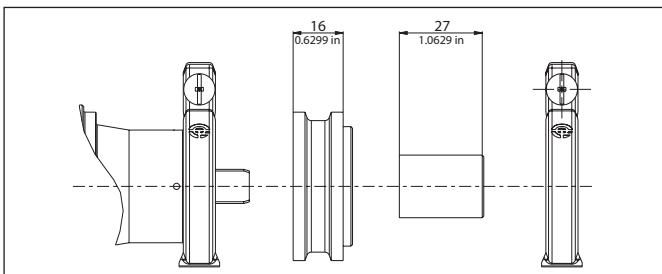

PO/MO/IG SERIES