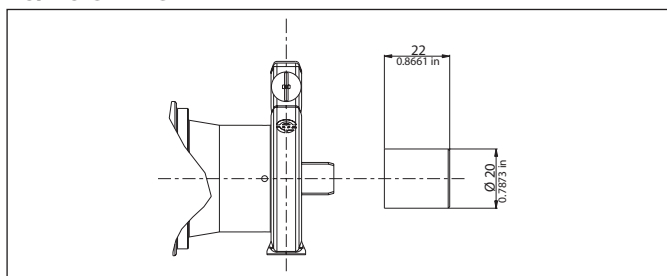

PO/MO SERIES