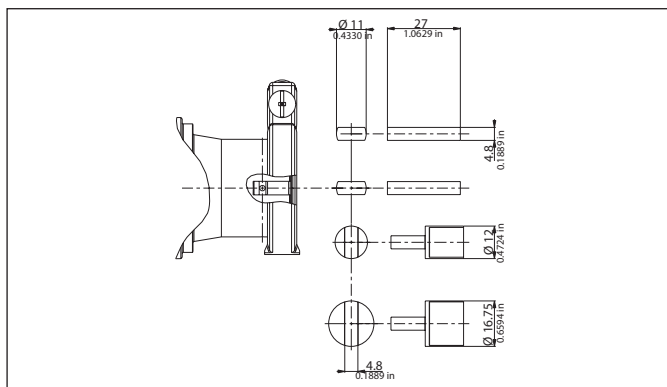

PO/MO SERIES

DUMPER COUPLING FOR RPM MOTORS

POS	DESCRIPTION	MATERIAL	CODE	QUANTITY
1	COUPLING MALE/FEMALE	PLASTIC	91-03-05	1

PO/MO SERIES

FEMALE SHAFT WITH COUPLING

POS	DESCRIPTION	MATERIAL	CODE	QUANTITY
1	FLAT COUPLING	PLASTIC	91-03-01	1
2	FLAT COUPLING	BRASS	91-03-02	1
3	CROSS COUPLING	BRASS	91-03-04	1
4	CROSS COUPLING	BRASS	91-03-03	1