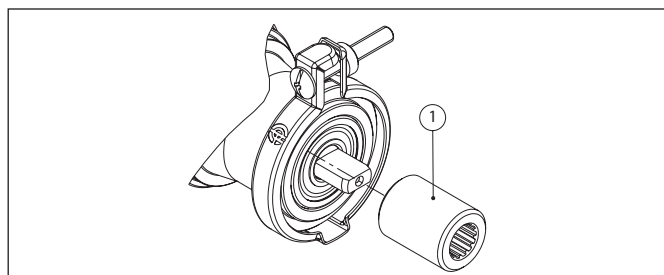

PO/MO SERIES

DUMPER COUPLING FOR RPM MOTORS

POS	DESCRIPTION	MATERIAL	CODE	QUANTITY
1	COUPLING MALE/FEMALE	PLASTIC	91-03-05	1

PO/MO SERIES

FEMALE SHAFT WITH COUPLING

POS	DESCRIPTION	MATERIAL	CODE	QUANTITY
1	FLAT COUPLING	PLASTIC	91-03-01	1
2	FLAT COUPLING	BRASS	91-03-02	1
3	CROSS COUPLING	BRASS	91-03-04	1
4	CROSS COUPLING	BRASS	91-03-03	1

PO SERIES

COUPLING FOR "1" PUMP ROTOR

POS	DESCRIPTION	MATERIAL	CODE	QUANTITY
1	"1" SPLINED COUPLING	PLASTIC	91-03-11	1

Fluid-o-Tech reserves the right to alter the specifications indicated in this catalogue at any time and without prior notice.