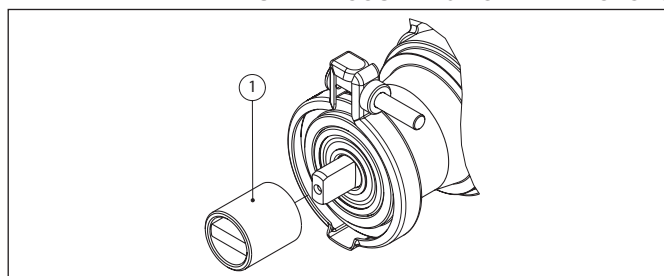

DUMPER COUPLING FOR RPM MOTORS

POS	DESCRIPTION	MATERIAL	CODE	QUANTITY
1	COUPLING MALE/FEMALE	PLASTIC	91-03-05	1