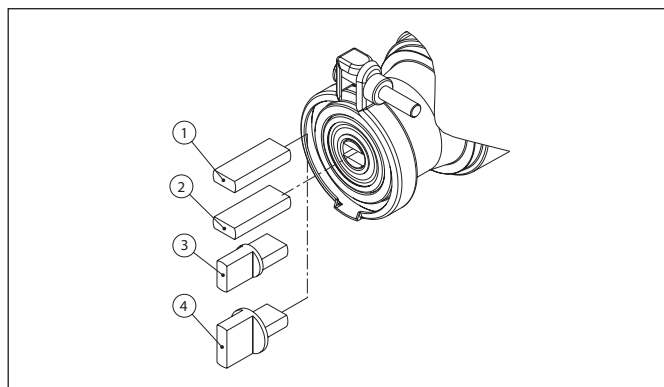

PO/MO SERIES

DUMPER COUPLING FOR RPM MOTORS

POS	DESCRIPTION	MATERIAL	CODE	QUANTITY
1	COUPLING MALE/FEMALE	PLASTIC	91-03-05	1

PO/MO SERIES

FEMALE SHAFT WITH COUPLING

POS	DESCRIPTION	MATERIAL	CODE	QUANTITY
1	FLAT COUPLING	PLASTIC	91-03-01	1
2	FLAT COUPLING	BRASS	91-03-02	1
3	CROSS COUPLING	BRASS	91-03-04	1
4	CROSS COUPLING	BRASS	91-03-03	1

PO SERIES

COUPLING FOR "1" PUMP ROTOR

POS	DESCRIPTION	MATERIAL	CODE	QUANTITY
1	"1" SPLINED COUPLING	PLASTIC	91-03-11	1

Fluid-o-Tech reserves the right to alter the specifications indicated in this catalogue at any time and without prior notice.