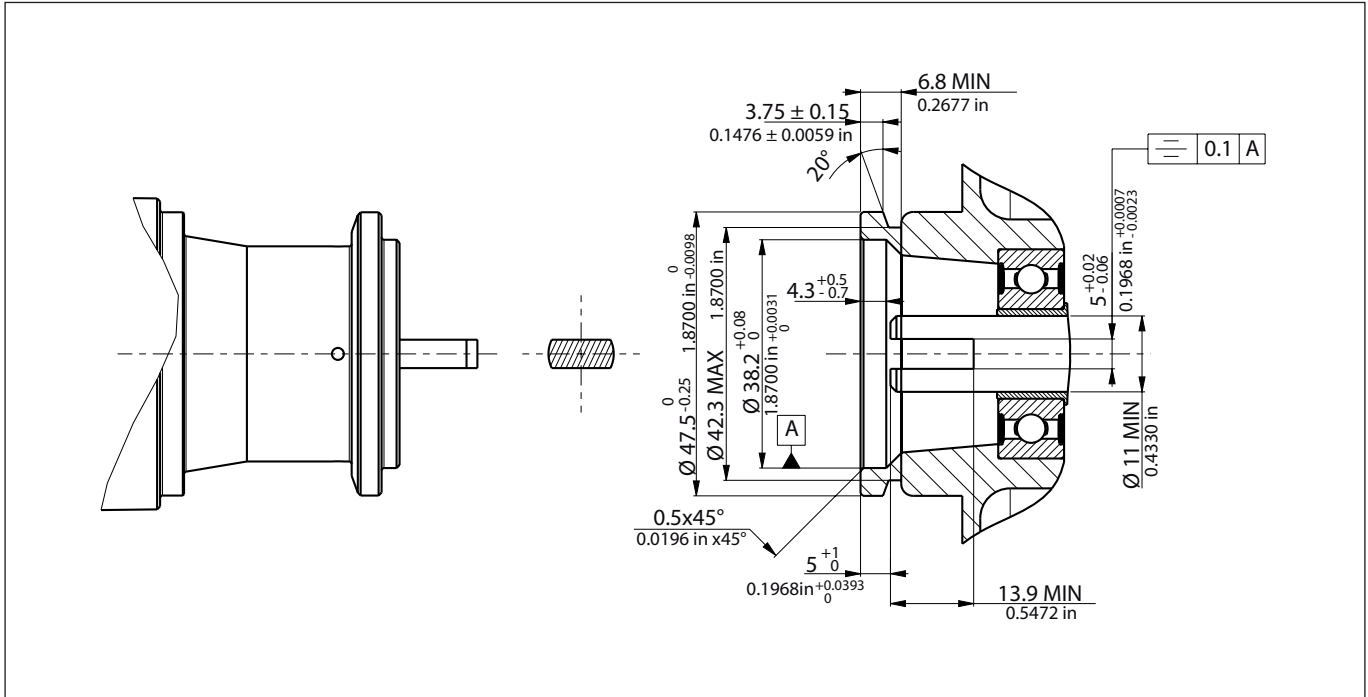

Rotary vane pumps

Optional mountings

Notes: The drawing illustrates the minimum dimensional requirement of the motor in order to grant the proper alignment between pump and motor.

Tool AT-190_1 is available upon request to verify the compliance with the motor to the above requirements.

Misalignment between motor and pump shaft might cause excessive noise at first and damage to pump and/or motor afterwards with possible leakages of liquid and subsequent blockage of the unit.

PO SERIES

PO/MO SERIES

DUMPER COUPLING FOR RPM MOTORS

POS	DESCRIPTION	MATERIAL	CODE	QUANTITY
1	COUPLING MALE/FEMALE	PLASTIC	91-03-05	1

PO/MO SERIES

FEMALE SHAFT WITH COUPLING

POS	DESCRIPTION	MATERIAL	CODE	QUANTITY
1	FLAT COUPLING	PLASTIC	91-03-01	1
2	FLAT COUPLING	BRASS	91-03-02	1
3	CROSS COUPLING	BRASS	91-03-04	1
4	CROSS COUPLING	BRASS	91-03-03	1

PO SERIES

COUPLING FOR "1" PUMP ROTOR

POS	DESCRIPTION	MATERIAL	CODE	QUANTITY
1	"1" SPLINED COUPLING	PLASTIC	91-03-11	1

Fluid-o-Tech reserves the right to alter the specifications indicated in this catalogue at any time and without prior notice.