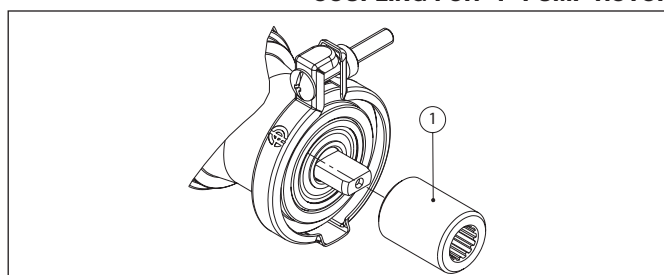

Rotary vane pumps

Optional mountings

Notes: The drawing illustrates the minimum dimensional requirement of the motor in order to grant the proper alignment between pump and motor.
Tool AT-190_1 is available upon request to verify the compliance with the motor to the above requirements.
Misalignment between motor and pump shaft might cause excessive noise at first and damage to pump and/or motor afterwards with possible leakages of liquid and subsequent blockage of the unit.

PO/MO SERIES

DUMPER COUPLING FOR RPM MOTORS

POS	DESCRIPTION	MATERIAL	CODE	QUANTITY
1	COUPLING MALE/FEMALE	PLASTIC	91-03-05	1

PO/MO SERIES

FEMALE SHAFT WITH COUPLING

POS	DESCRIPTION	MATERIAL	CODE	QUANTITY
1	FLAT COUPLING	PLASTIC	91-03-01	1
2	FLAT COUPLING	BRASS	91-03-02	1
3	CROSS COUPLING	BRASS	91-03-04	1
4	CROSS COUPLING	BRASS	91-03-03	1

PO SERIES

COUPLING FOR "1" PUMP ROTOR

POS	DESCRIPTION	MATERIAL	CODE	QUANTITY
1	"1" SPLINED COUPLING	PLASTIC	91-03-11	1

Fluid-o-Tech reserves the right to alter the specifications indicated in this catalogue at any time and without prior notice.