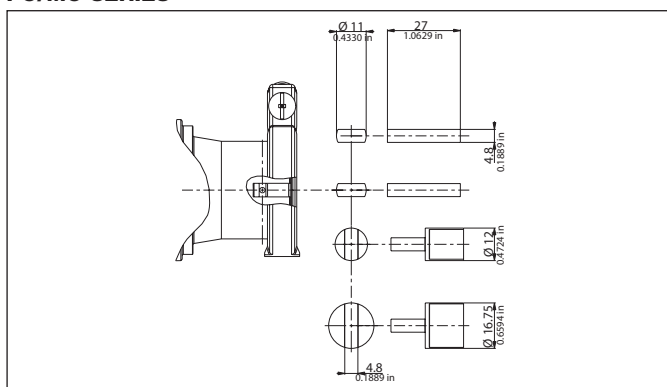

Rotary vane pumps

Optional mountings

Notes: The drawing illustrates the minimum dimensional requirement of the motor in order to grant the proper alignment between pump and motor.
Tool AT-190_1 is available upon request to verify the compliance with the motor to the above requirements.
Misalignment between motor and pump shaft might cause excessive noise at first and damage to pump and/or motor afterwards with possible leakages of liquid and subsequent blockage of the unit.

PO/MO SERIES

DUMPER COUPLING FOR RPM MOTORS

POS	DESCRIPTION	MATERIAL	CODE	QUANTITY
1	COUPLING MALE/FEMALE	PLASTIC	91-03-05	1

PO/MO SERIES

FEMALE SHAFT WITH COUPLING

POS	DESCRIPTION	MATERIAL	CODE	QUANTITY
1	FLAT COUPLING	PLASTIC	91-03-01	1
2	FLAT COUPLING	BRASS	91-03-02	1
3	CROSS COUPLING	BRASS	91-03-04	1
4	CROSS COUPLING	BRASS	91-03-03	1

PO SERIES

COUPLING FOR "1" PUMP ROTOR

POS	DESCRIPTION	MATERIAL	CODE	QUANTITY
1	"1" SPLINED COUPLING	PLASTIC	91-03-11	1

Fluid-o-Tech reserves the right to alter the specifications indicated in this catalogue at any time and without prior notice.