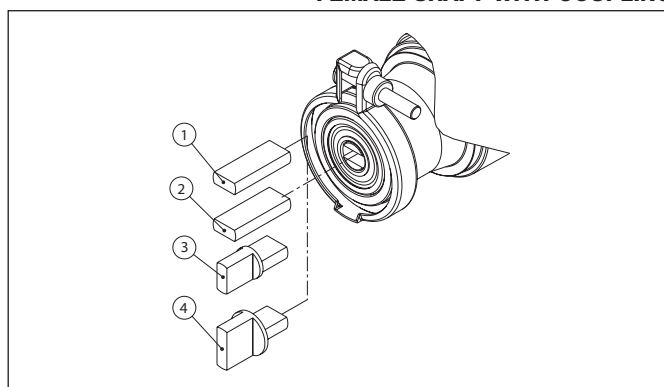

PO/MO SERIES

DUMPER COUPLING FOR RPM MOTORS

POS	DESCRIPTION	MATERIAL	CODE	QUANTITY
1	COUPLING MALE/FEMALE	PLASTIC	91-03-05	1

PO/MO SERIES

FEMALE SHAFT WITH COUPLING

POS	DESCRIPTION	MATERIAL	CODE	QUANTITY
1	FLAT COUPLING	PLASTIC	91-03-01	1
2	FLAT COUPLING	BRASS	91-03-02	1
3	CROSS COUPLING	BRASS	91-03-04	1
4	CROSS COUPLING	BRASS	91-03-03	1

PO SERIES

COUPLING FOR "1" PUMP ROTOR

POS	DESCRIPTION	MATERIAL	CODE	QUANTITY
1	"1" SPLINED COUPLING	PLASTIC	91-03-11	1

Fluid-o-Tech reserves the right to alter the specifications indicated in this catalogue at any time and without prior notice.