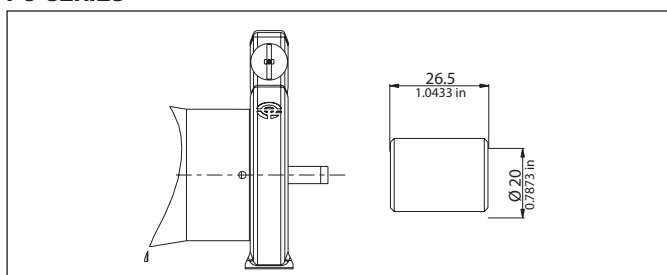

PO/MO SERIES

DUMPER COUPLING FOR RPM MOTORS

POS	DESCRIPTION	MATERIAL	CODE	QUANTITY
1	COUPLING MALE/FEMALE	PLASTIC	91-03-05	1

PO/MO SERIES

FEMALE SHAFT WITH COUPLING

POS	DESCRIPTION	MATERIAL	CODE	QUANTITY
1	FLAT COUPLING	PLASTIC	91-03-01	1
2	FLAT COUPLING	BRASS	91-03-02	1
3	CROSS COUPLING	BRASS	91-03-04	1
4	CROSS COUPLING	BRASS	91-03-03	1

PO SERIES

COUPLING FOR "1" PUMP ROTOR

POS	DESCRIPTION	MATERIAL	CODE	QUANTITY
1	"1" SPLINED COUPLING	PLASTIC	91-03-11	1

Fluid-o-Tech reserves the right to alter the specifications indicated in this catalogue at any time and without prior notice.

Fluid-o-Tech srl
Via Leonardo da Vinci, 40
20094 Corsico, Milano, Italy
Tel. +39 02 9995 01
Fax +39 02 9995 0999
info@fluidotech.it

Fluid-o-Tech Int'l Inc.
161 Atwater St.,
06479 Plantsville CT (USA)
Tel. +1 (860) 276 9270
Fax +1 (860) 620 0193
info@fluid-o-tech.com

Fluid-o-Tech Int'l Inc. Japan
2nd Floor, 4-3-8, Espoir Todoroki,
Todoroki, Setagaya, Tokyo 158-0082
Tel. +81 (0) (3) 6432 1812
Fax +81 (0) (3) 6432 1813
erkkato@fluidotech.jp

Fluid-o-Tech Asia (Shanghai) Co., Ltd.
2/F, Factory building 6 (1), No. 258, Zhijiang Road,
Fengxian District, Shanghai City, Z.P.: 201499 China
Tel. +86 (021) 67100 838
Fax +86 (021) 67100 605
info@fluidotech-asia.com